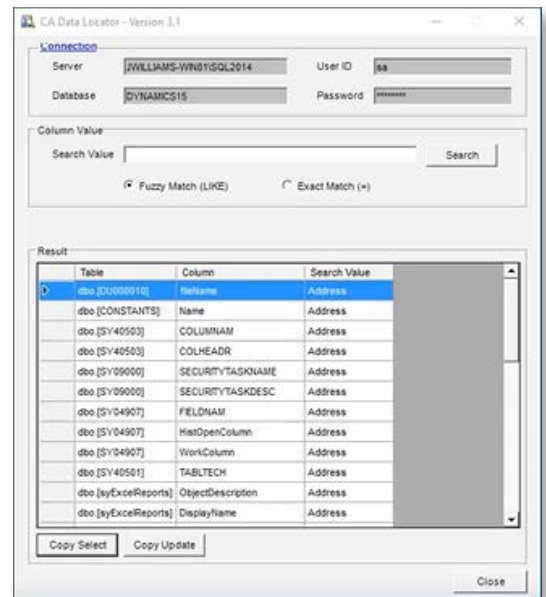

D A T A
LOCATOR
UTILITY 3.1

sales@crestwood.com

847-394-8820

www.crestwood.com