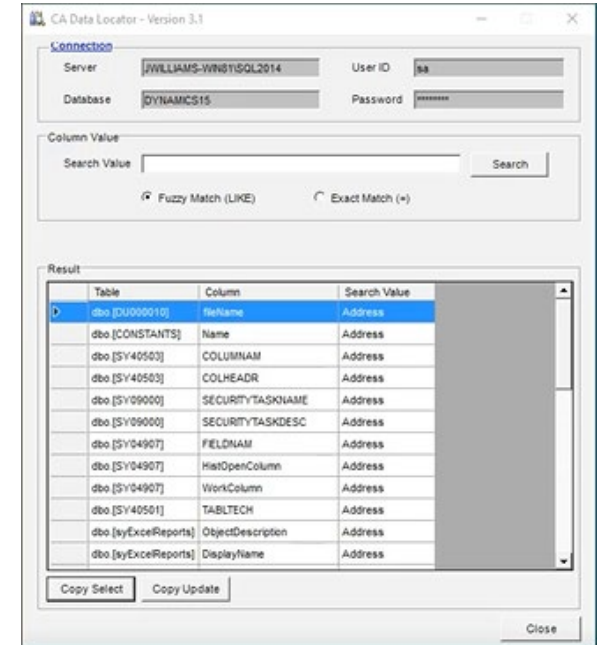

Crestwood Associates
ERP Solution Experts

Social Media

Contact

Crestwood Sales

sales@crestwood.com

Overview

Crestwood Associates is an award-winning Acumatica and Microsoft certified partner with proven success in 5,000+ ERP implementations. For more than 20 years, Crestwood Associates has been providing innovative technology solutions to accelerate operational efficiencies for mid-market organizations. Best known for delivering unparalleled value to their clients, Crestwood serves thousands of clients nationwide, and is rapidly expanding reach across the United States.

For more information about Crestwood or ERP solutions, visit crestwood.com

CRESTWOOD DATA LOCATOR UTILITY 3.1

Easily find the table and column location of your data

The Data Locator Utility allows you to enter any value and quickly see all of the locations where data resides.

This is a favorite among consultants, IT professionals, customers, and our own Support Team. The Data Locator is an application-agnostic SQL Server database search tool that allows search terms across all tables and columns in a specified database.